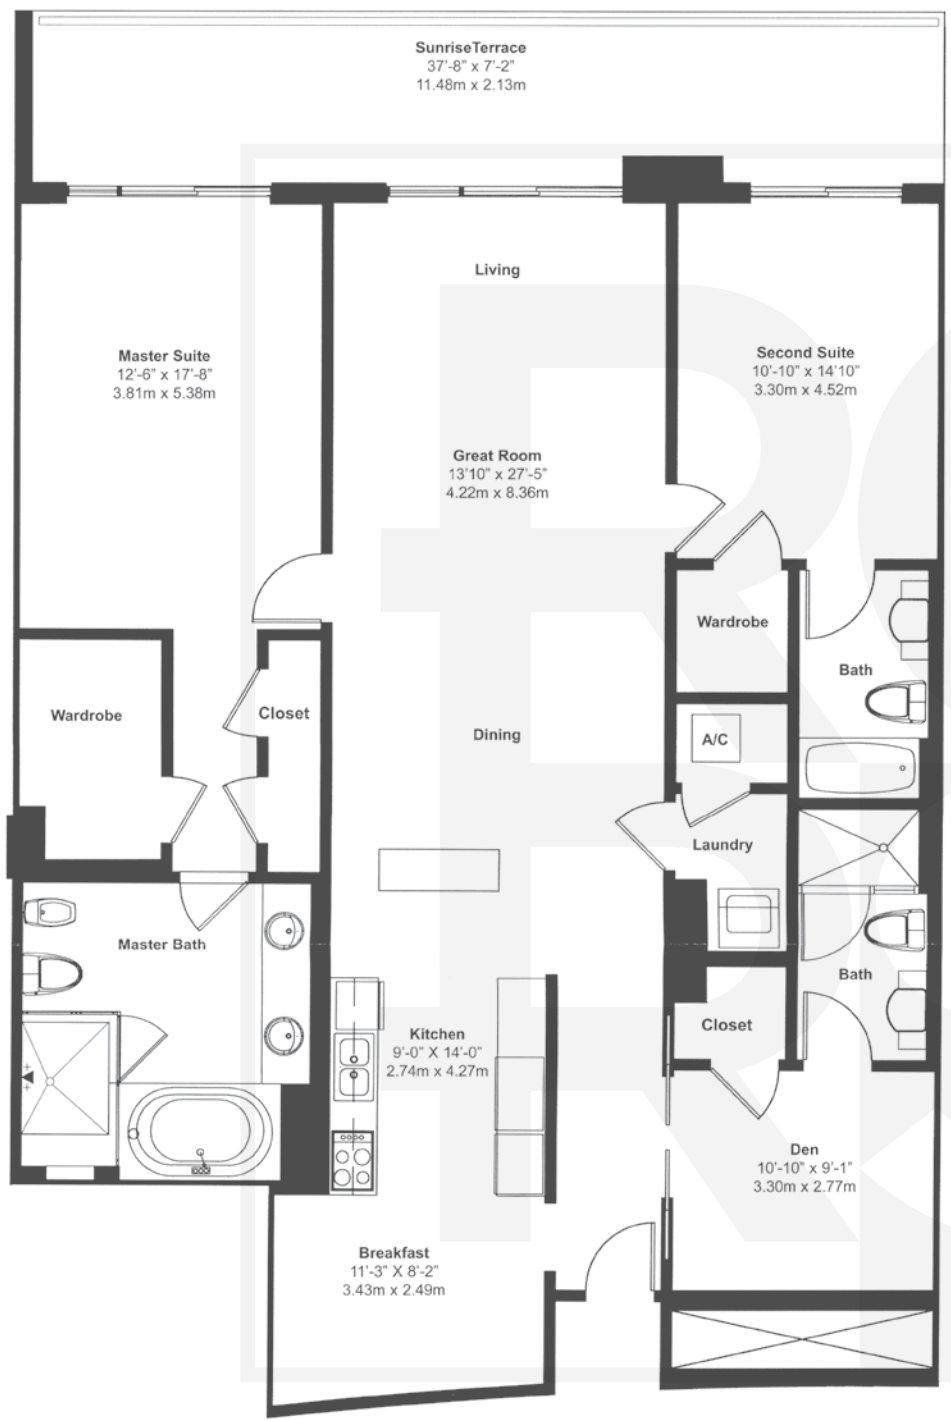

beach club

at Hallandale

Floorplan A (02)

2 Bedrooms with Den, 3 Baths
 1841 sq. ft.
 280 sq. ft. Balcony
 2121 total sq. ft.

Tower 1 & 3

Atlantic Ocean

South Ocean Drive
 (State Road A.I.A.)

www.beachclubstyle.com