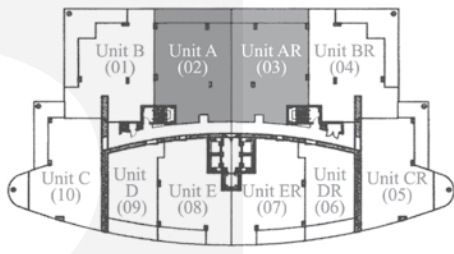

beach club

at Hallandale

Floorplan A (02)

2 Bedrooms with Den, 3 Baths
 1841 sq. ft.
 280 sq. ft. Balcony
 2121 total sq. ft.

Tower 1 & 3

Atlantic Ocean

South Ocean Drive
 (State Road A.I.A.)

www.beachclubstyle.com