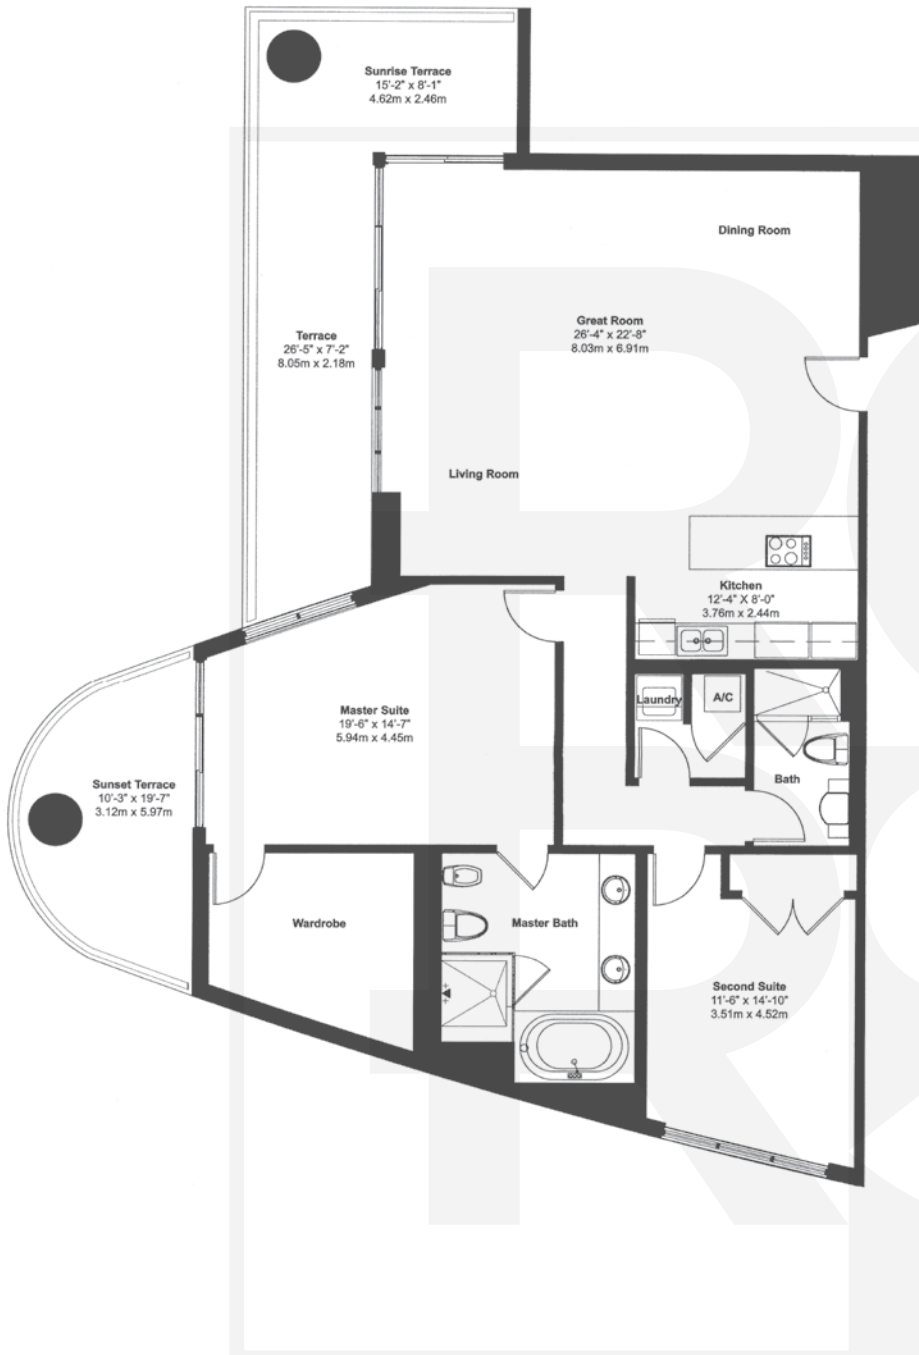

## Floorplan C (10)

2 Bedrooms, 2 Baths

1782 sq. ft.

457 sq. ft. Balcony

2239 total sq. ft.

Tower 1 & 3

Atlantic Ocean

South Ocean Drive  
(State Road A.I.A.)