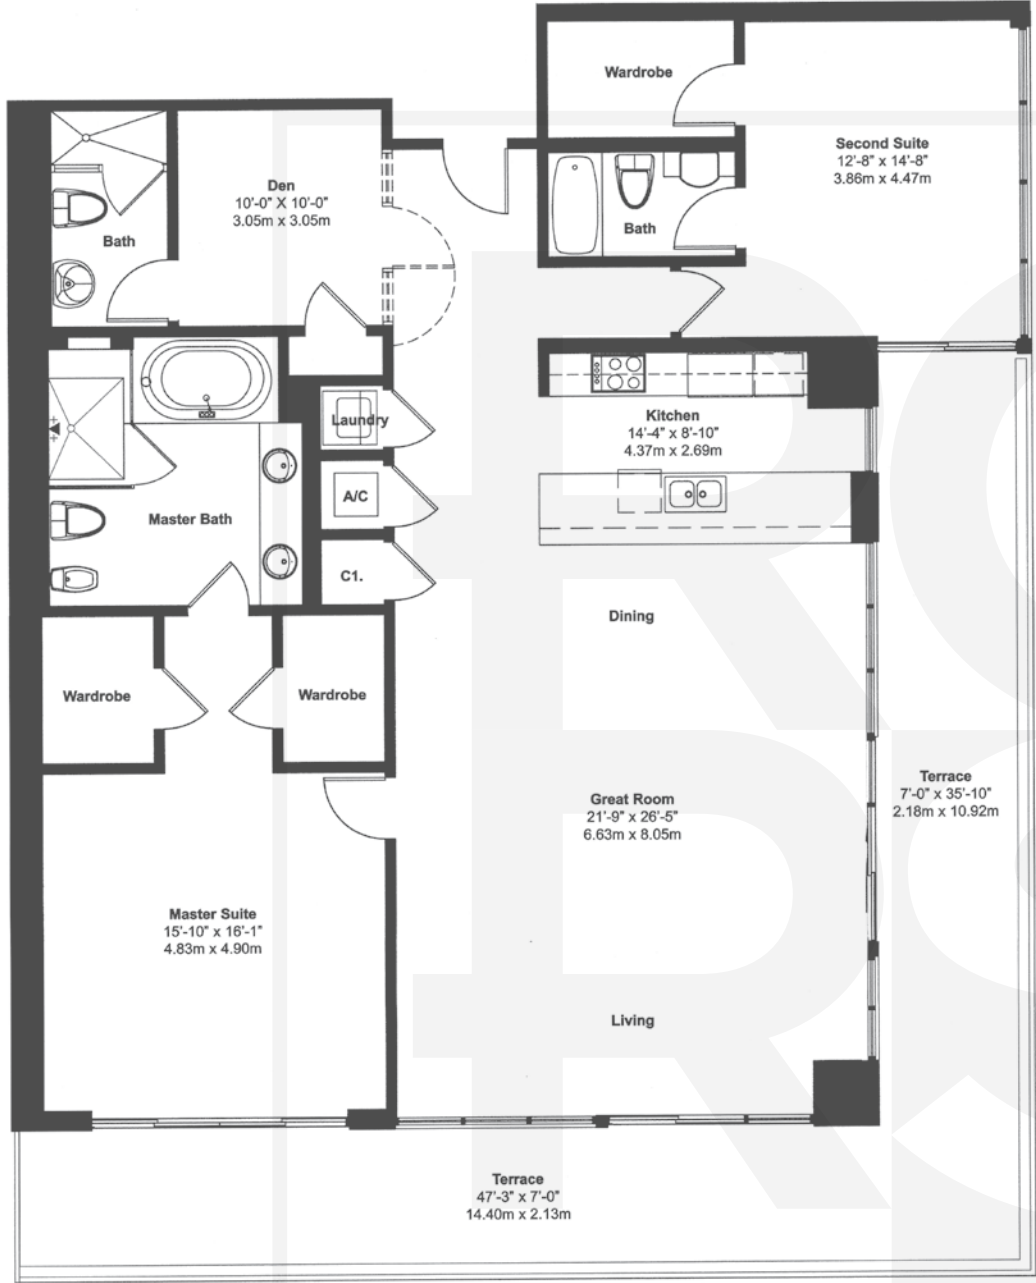

beach club

at Hallandale

Floorplan B (02)

2 Bedrooms with Den, 3 Baths
2065 sq. ft.
586 sq. ft. Balcony
2651 total sq. ft.

Tower 2

www.beachclubstyle.com

Information is deemed reliable, but is not warranted.