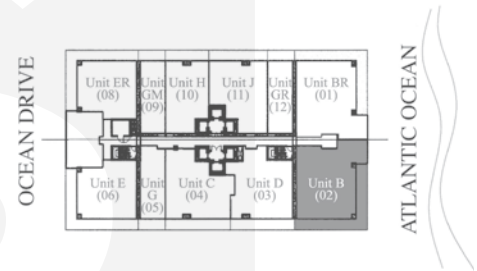

beach club

at Hallandale

Floorplan B (02)

2 Bedrooms with Den, 3 Baths
2065 sq. ft.
586 sq. ft. Balcony
2651 total sq. ft.

Tower 2

www.beachclubstyle.com

Information is deemed reliable, but is not warranted.