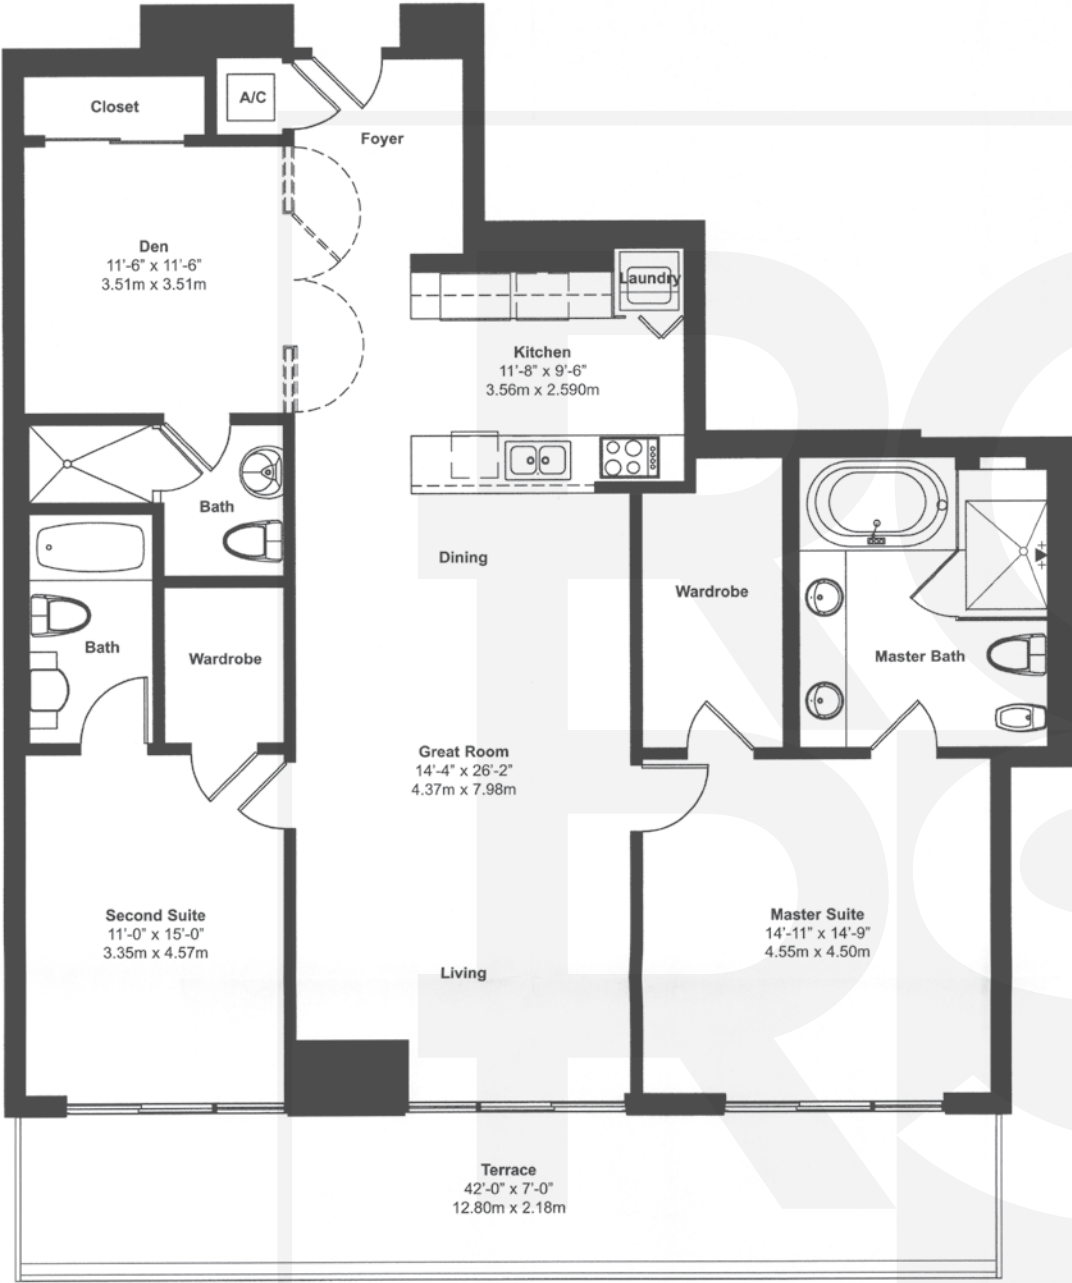

beach club

at Hallandale

Floorplan C (04)

2 Bedrooms with Den, 3 Baths
 1675 sq. ft.
 294 sq. ft. Balcony
 1969 total sq. ft.

Tower 2

www.beachclubstyle.com

Information is deemed reliable, but is not warranted.