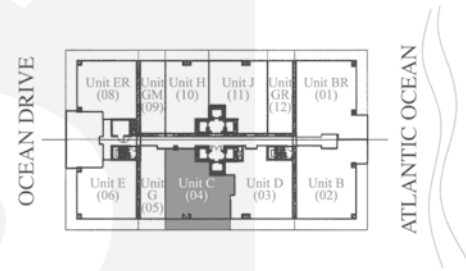

beach club

at Hallandale

Floorplan C (04)

2 Bedrooms with Den, 3 Baths
 1675 sq. ft.
 294 sq. ft. Balcony
 1969 total sq. ft.

Tower 2

www.beachclubstyle.com

Information is deemed reliable, but is not warranted.