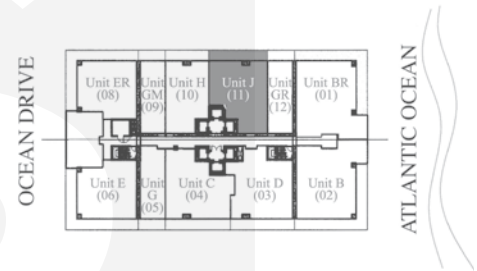

beach club

at Hallandale

Floorplan J (11)

2 Bedrooms with Den, 2 Baths
1554 sq. ft.
264 sq. ft. Balcony
1818 total sq. ft.

Tower 2

www.beachclubstyle.com

Information is deemed reliable, but is not warranted.