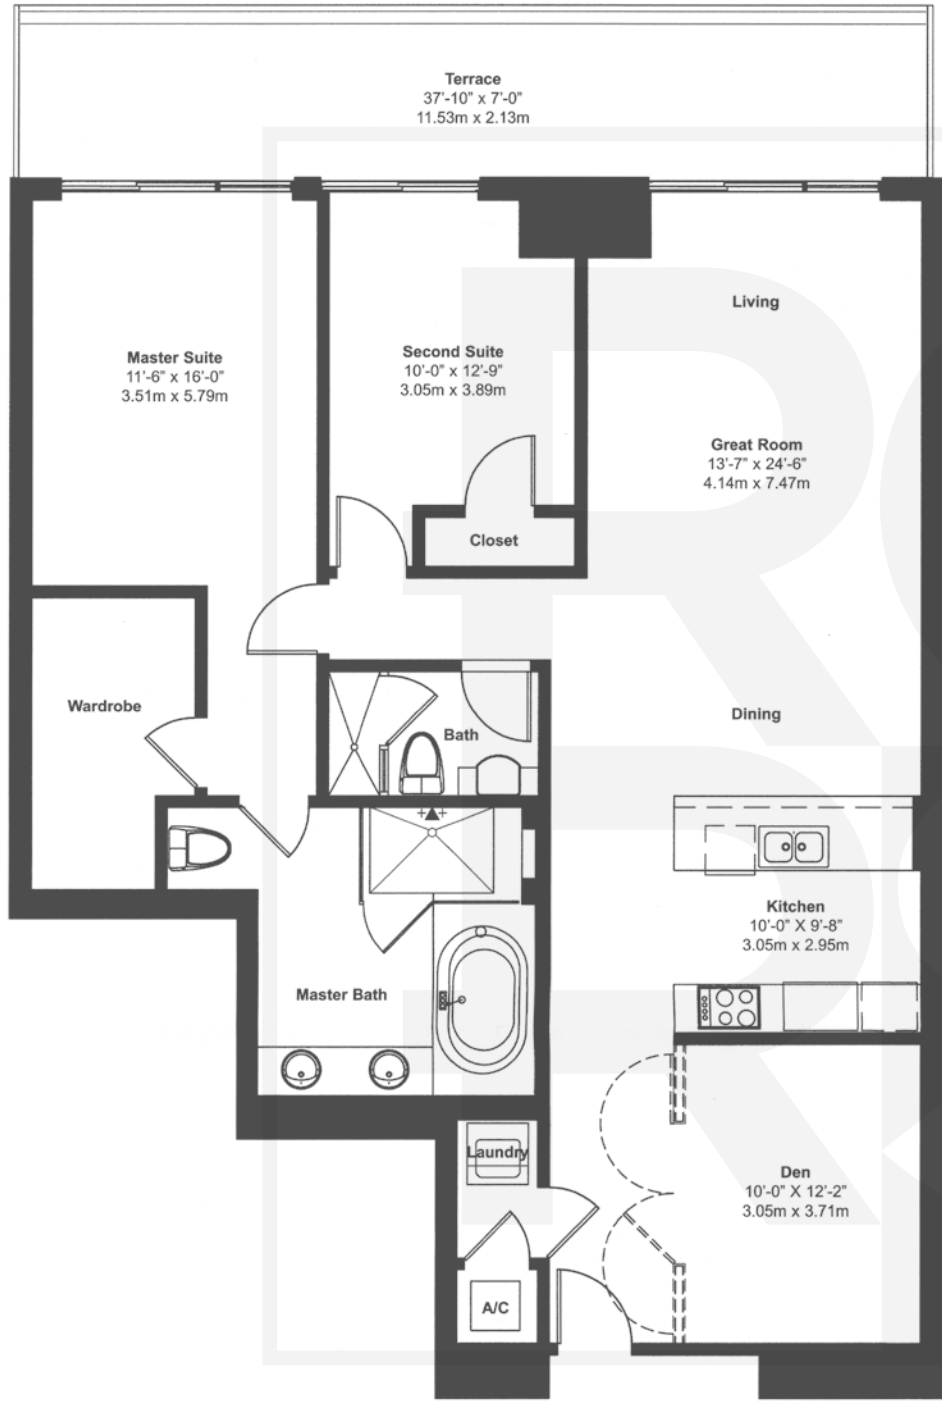

beach club

at Hallandale

Floorplan J (11)

2 Bedrooms with Den, 2 Baths
1554 sq. ft.
264 sq. ft. Balcony
1818 total sq. ft.

Tower 2

www.beachclubstyle.com

Information is deemed reliable, but is not warranted.