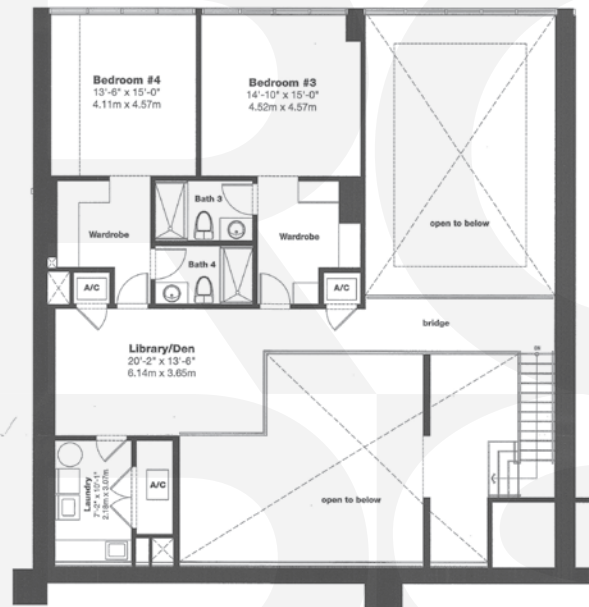

beach club

at Hallandale

Townhome A

4 Bedrooms, 4.5 Baths
 Lower 2,662 sq. ft.
 Upper 1,358 sq. ft.
 4,020 total sq. ft.

Lower Level

Upper Level

Tower 2