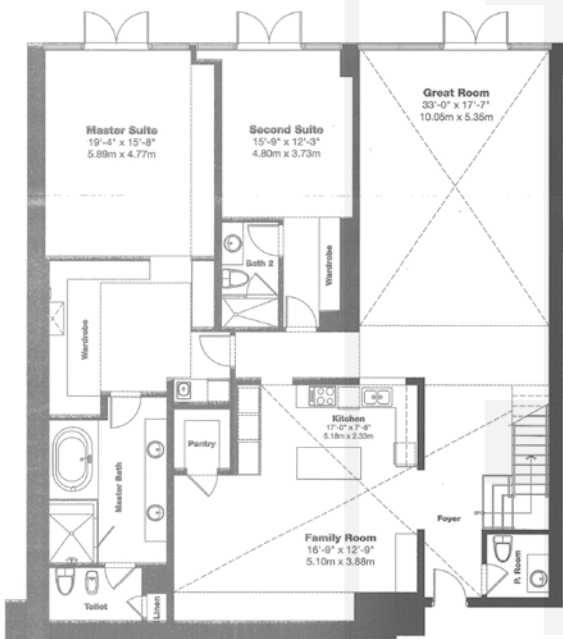

beach club

at Hallandale

Townhome A

4 Bedrooms, 4.5 Baths
 Lower 2,662 sq. ft.
 Upper 1,358 sq. ft.
 4,020 total sq. ft.

Lower Level

Upper Level

Tower 2