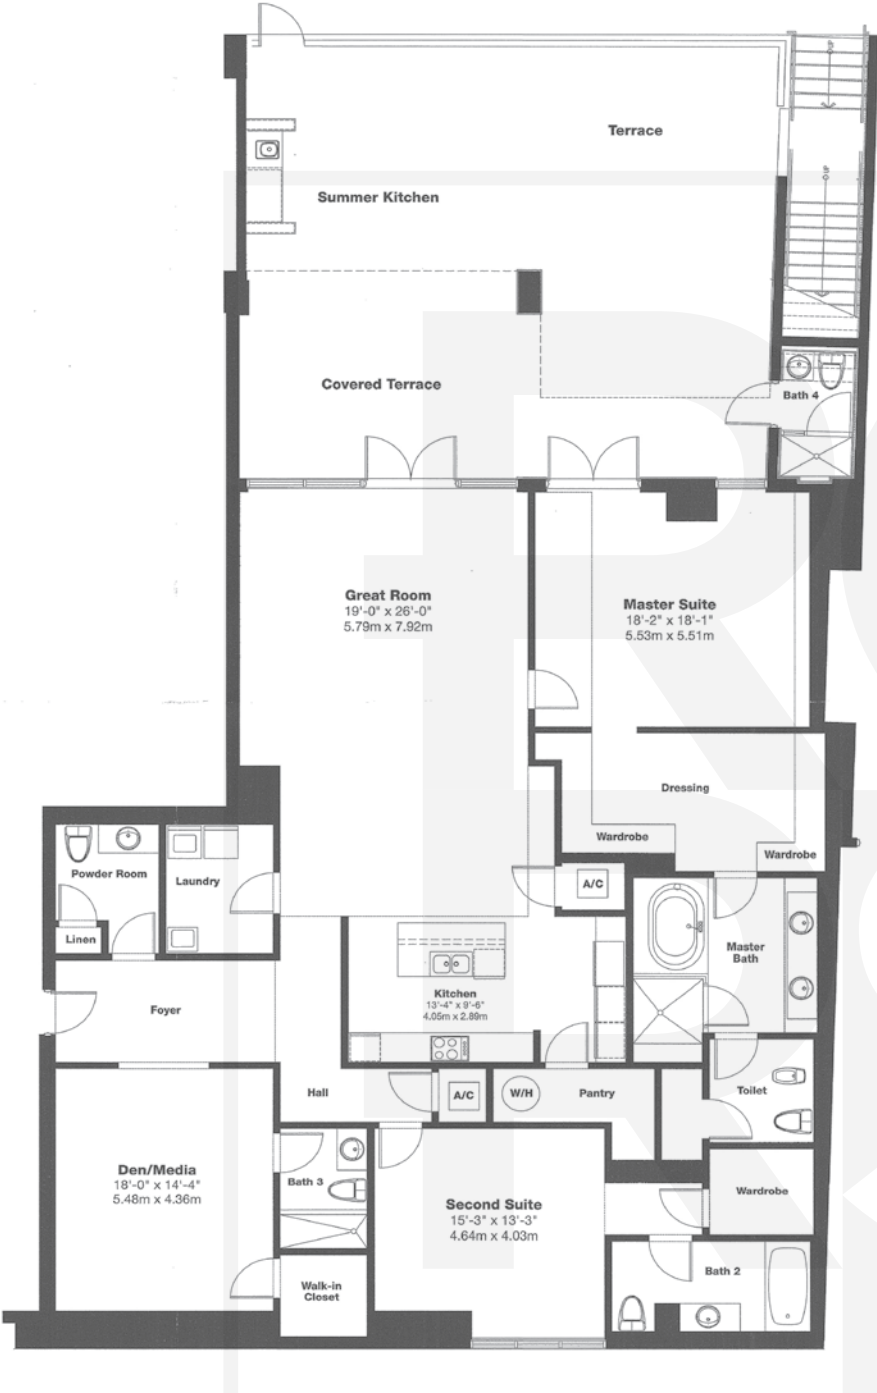

beach club

at Hallandale

Townhome C

2 Bedrooms with Den, 4.5 Baths
 Lower 2,926 sq. ft.
 Upper 1,105 sq. ft.
 4,031 total sq. ft.

Tower 2

www.beachclubstyle.com

Information is deemed reliable, but is not warranted.